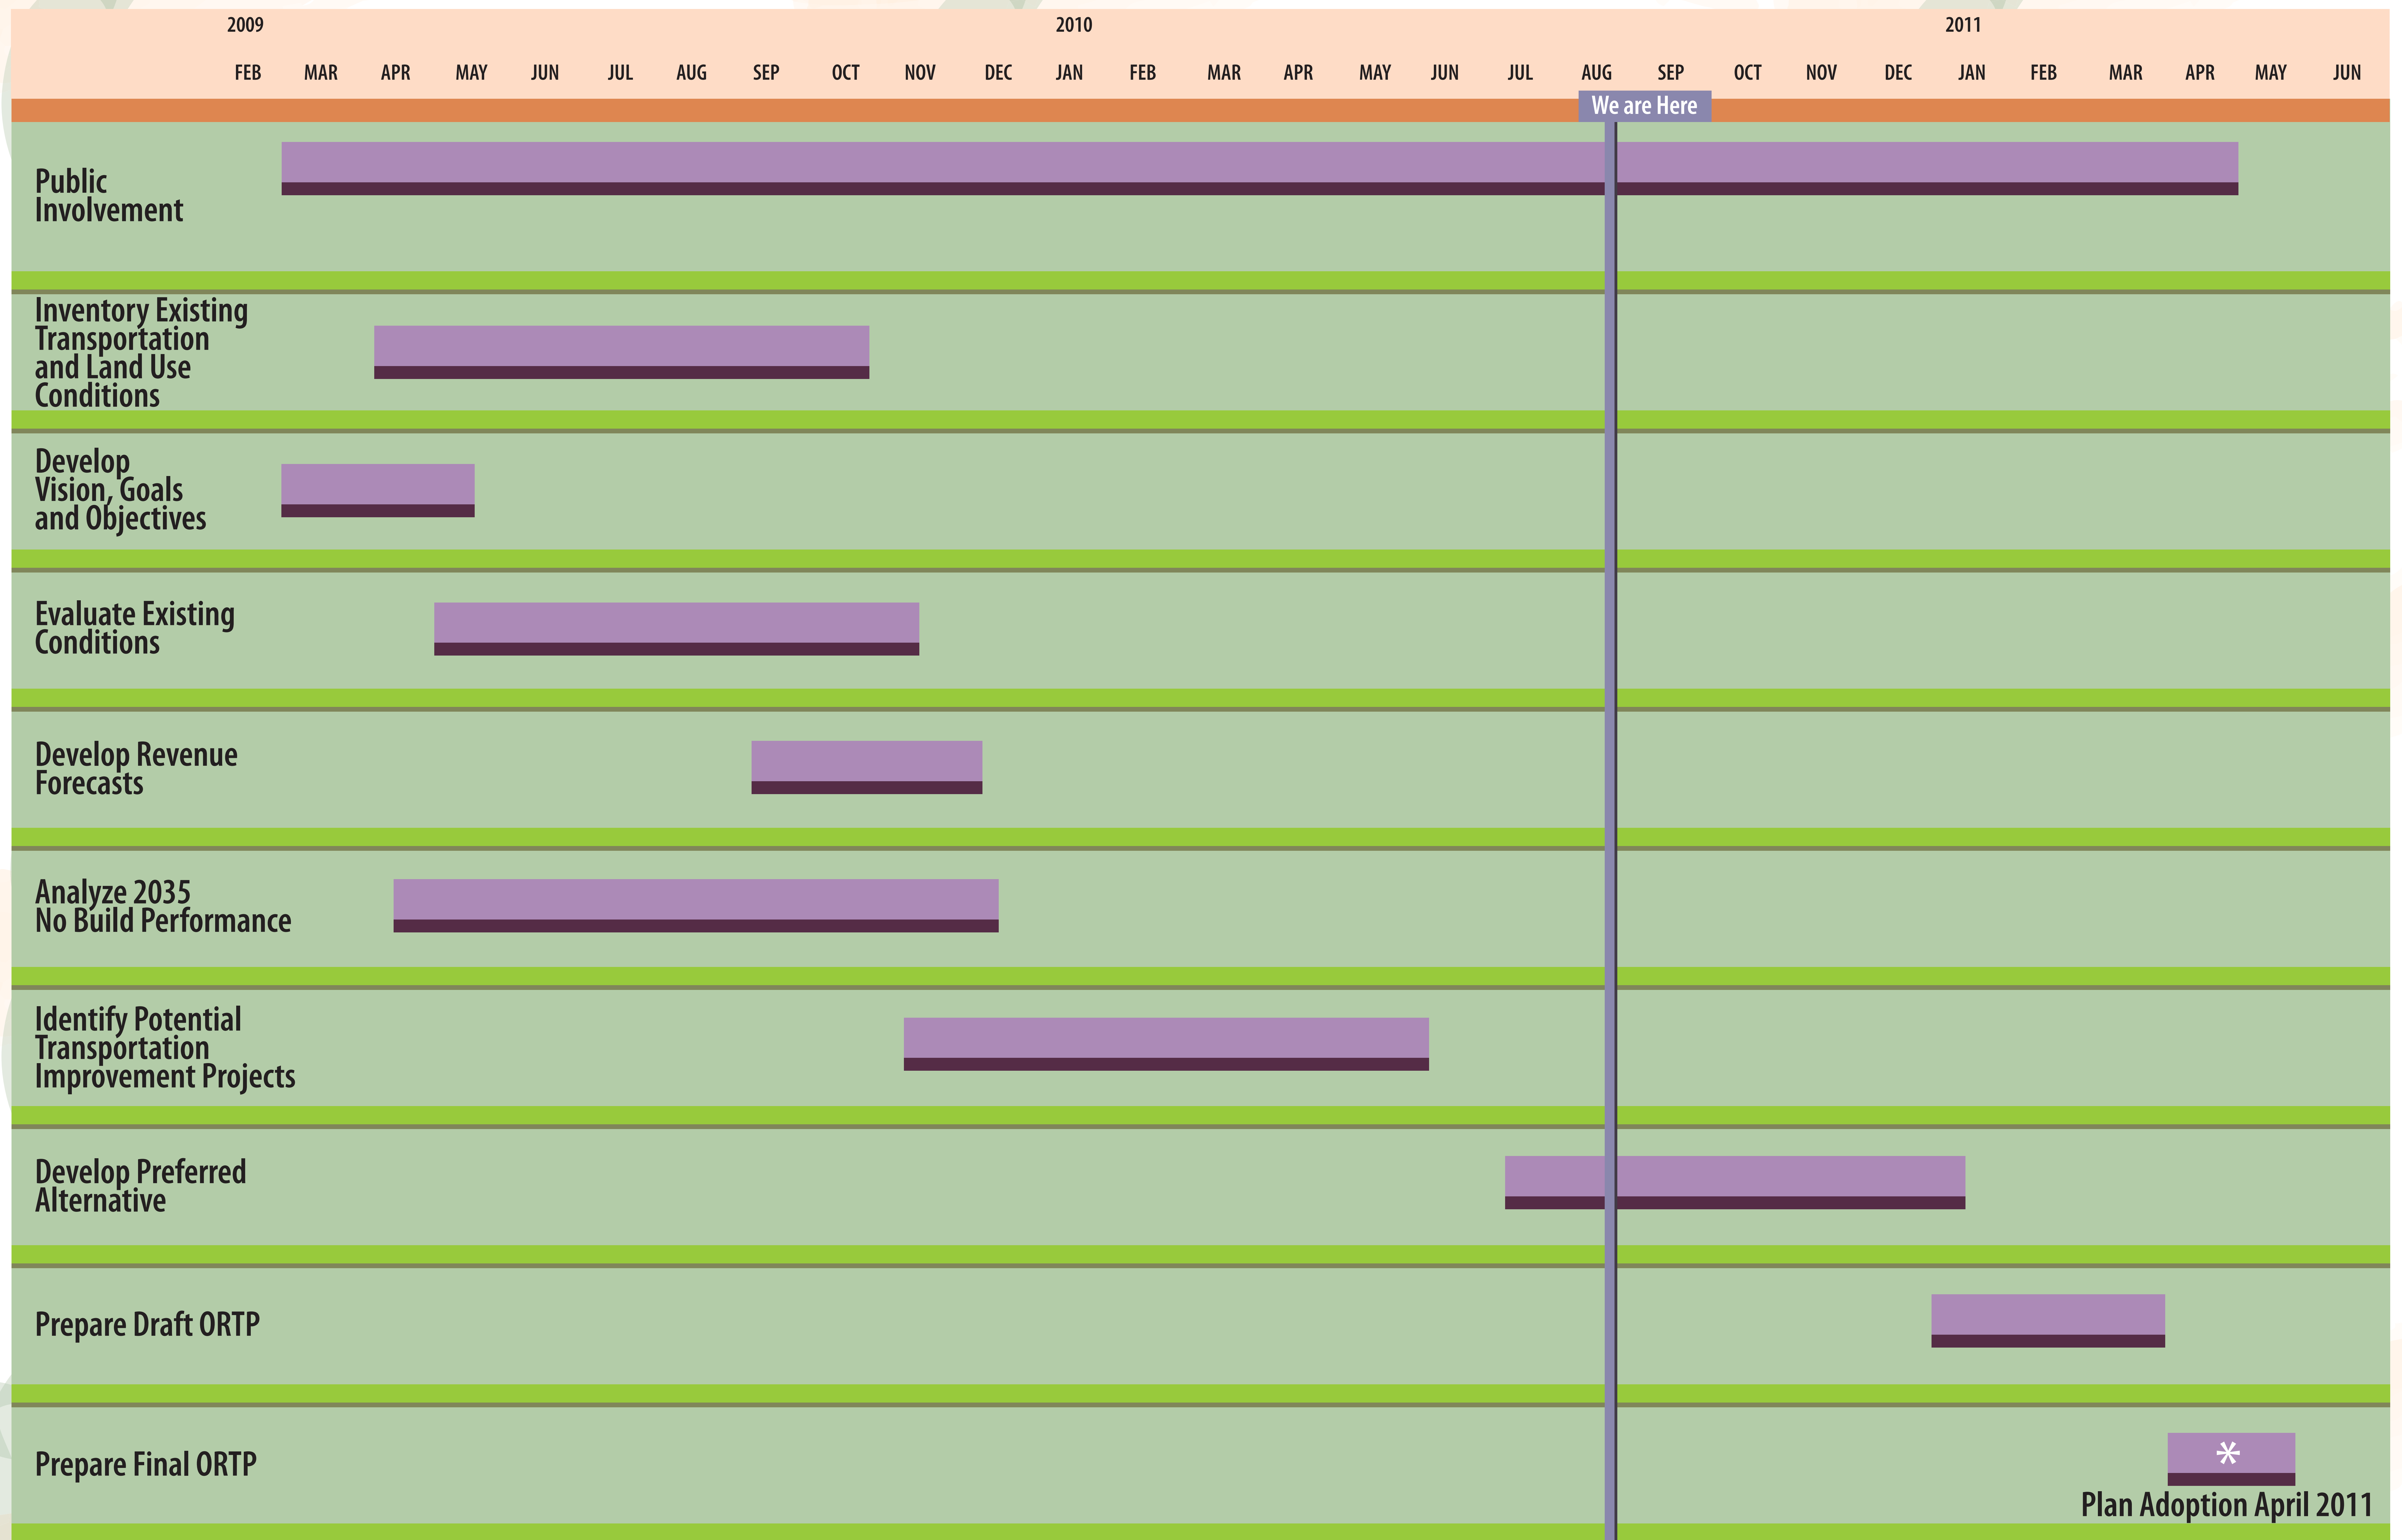

ORTP 2035 Project Schedule

*
Plan Adoption April 2011